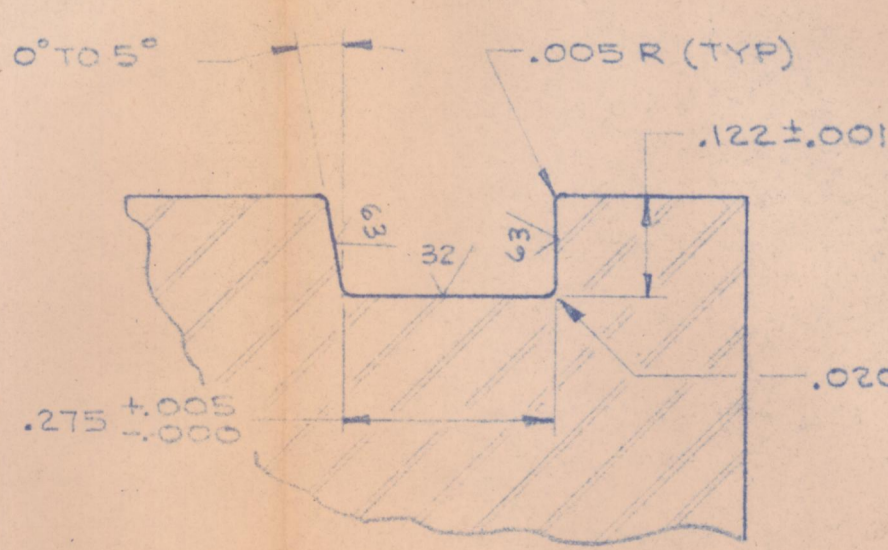

X 5/16"
0.010" BUNG-2B
0.005" 3 HOLES

DETAIL "B"
SCALE: FULL

DETAIL "A"
RING GROOVE
SCALE: 4 TIMES SIZE