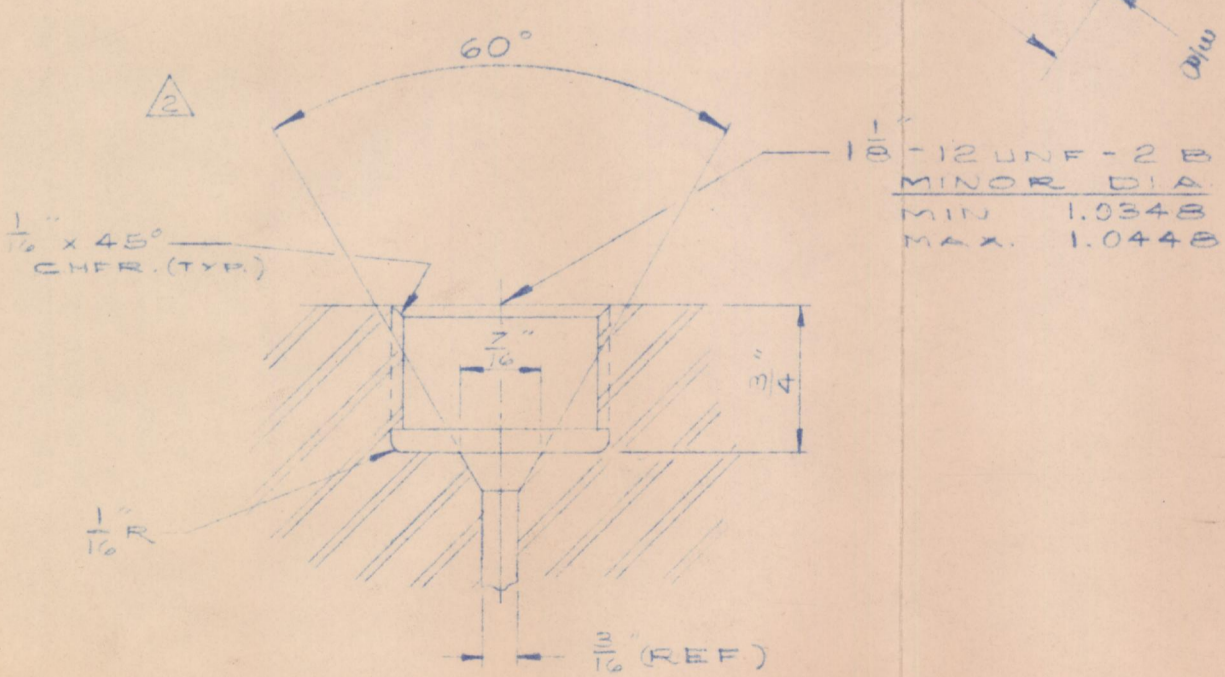

X 5/16"
0.010" BUNG-2B
0.005" 3 HOLES

DETAIL "B"
SCALE: FULL

DETAIL "A"
RING GROOVE
SCALE: 4 TIMES SIZE